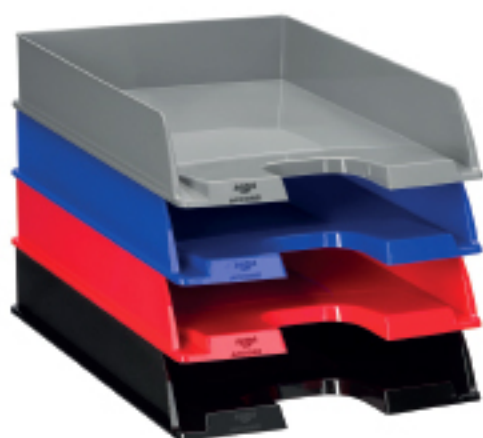

3 TIER DOCUMENTARY TRAY

Item Ref. **PIB0129**

Colors: ○

Inner packing: Each 12 in a printed box

Master Carton: 240 pieces.

PLASTIC DOCUMENTARY TRAY

Item Ref. **PIB0128**

Colors: ●●●●