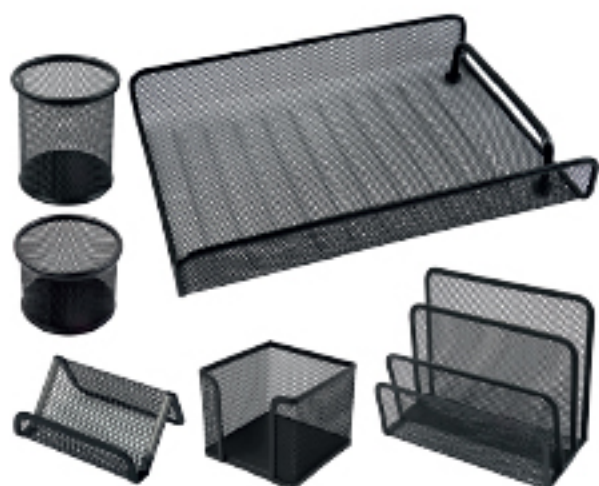

Inner packing: Each 1 in a printed box

Master Carton: 28 pieces.

PLASTIC PEN HOLDER

Item Ref. PIB0124

Colors: ●●●●●

Inner packing: Each 12 in a printed box

Master Carton: 144 pieces.

TRANSPARENT PLASTIC PEN HOLDER

Item Ref. PIB0125

Colors: ○

Inner packing: Each 1 in a printed box

Master Carton: 144 pieces.

TRANSPARENT DESK CUBE PAPER

Item Ref. PIB0126

Colors: ○

Inner packing: Each 1 in a printed box

Master Carton: 67 pieces.

METAL OFFICE SET OF 6 PIECES

Item Ref. DG63580

Colors: ●

Inner packing: Each 1 in a printed box

Master Carton: 12 pieces.

3-TIER METAL TRAY

Item Ref. BC0003