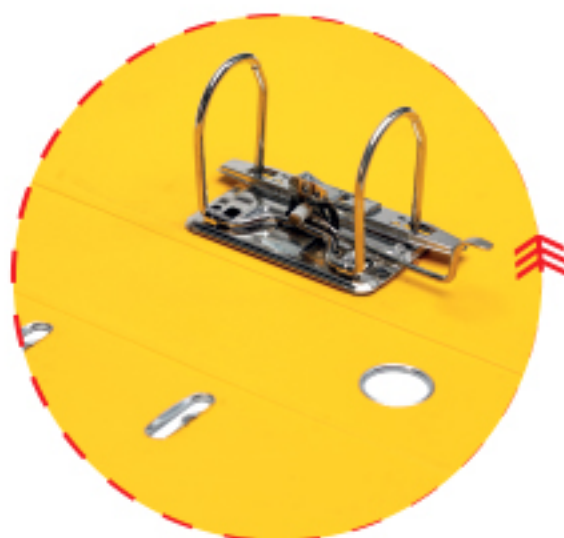

Inner packing: Each 12 in a printed box

Master Carton: 240 pieces.

ELASTIC FILE FOLDER

Item Ref. SPM0319

Colours: ● ● ● ●

Inner packing: Each 12 in a printed box

Master Carton: 240 pieces.

LEVER ARCH FILE