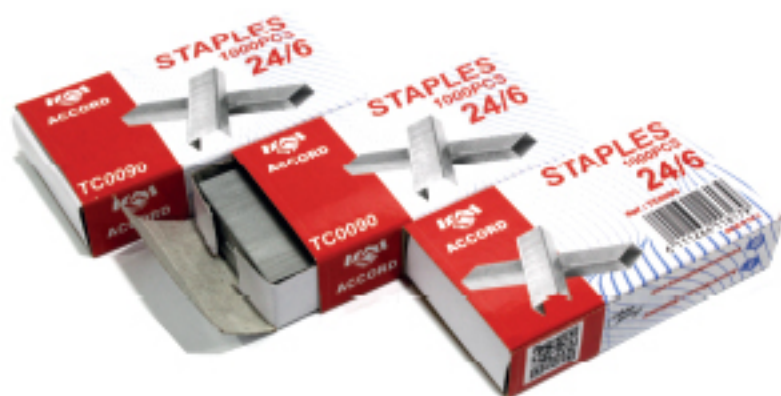

Inner packing: Each 1 in a printed box

Master Carton: 48 pieces.

STAPLES 131-6 729-6

Item Ref. 3038-1

Colors:

Inner packing: Each 10 in a printed box

Master Carton: 500 pieces.

STAPLES 24/6 36G