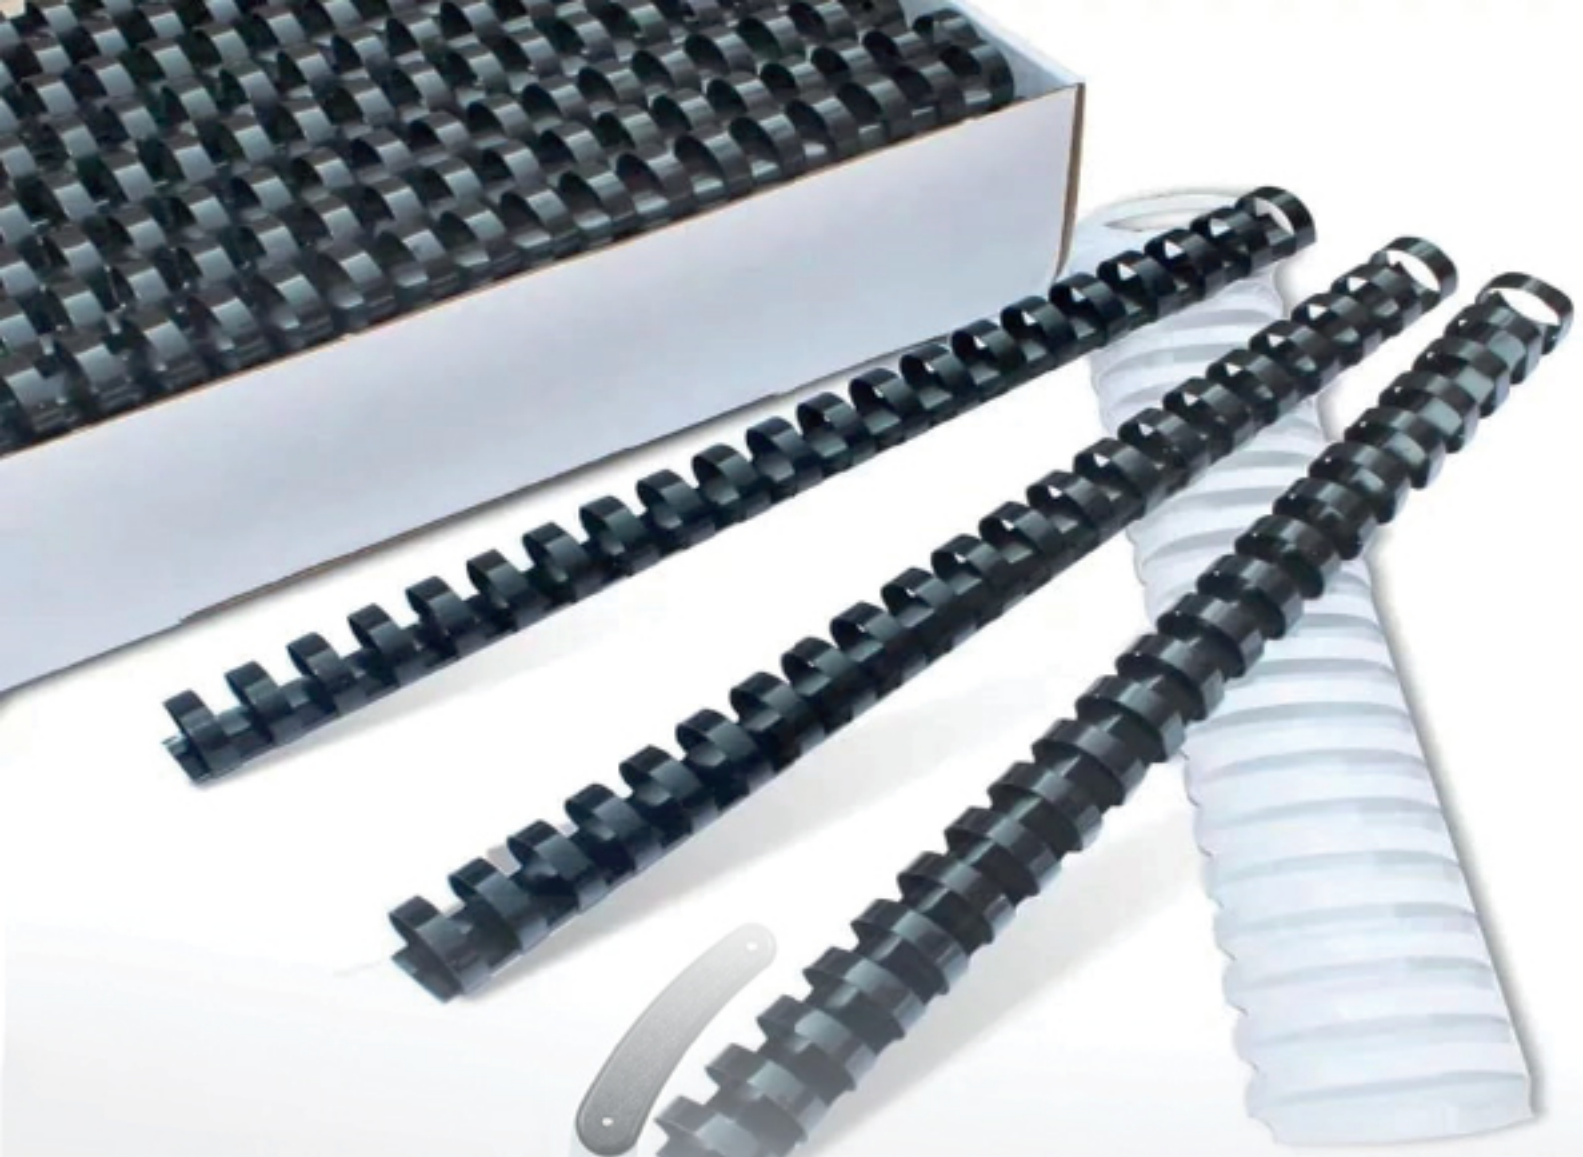

4 RING VIEW BINDER A4

Item Ref.	Inner packing	Master Carton	Colors
CP804	Each 1 in a printed box	44 pieces.	
CP404	Each 1 in a printed box	44 pieces.	
CP254	Each 1 in a printed box	44 pieces.	

Simple black and white, the base body made of special steel, clean lines and smooth taste people choose, use carbon steel blade, sharp and durable, crisp punch no miscellaneous side.