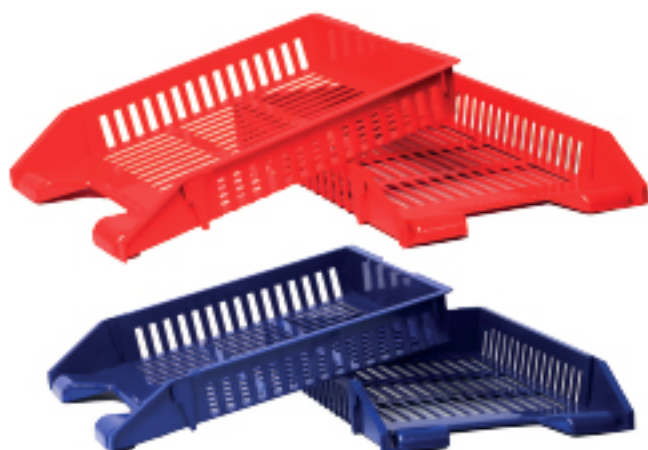

PLASTIC DOCUMENT TRAY

Item Ref. **PIB0131**

Colors: ●●●

Inner packing: Each 12 in a printed box

Master Carton: 240 pieces.